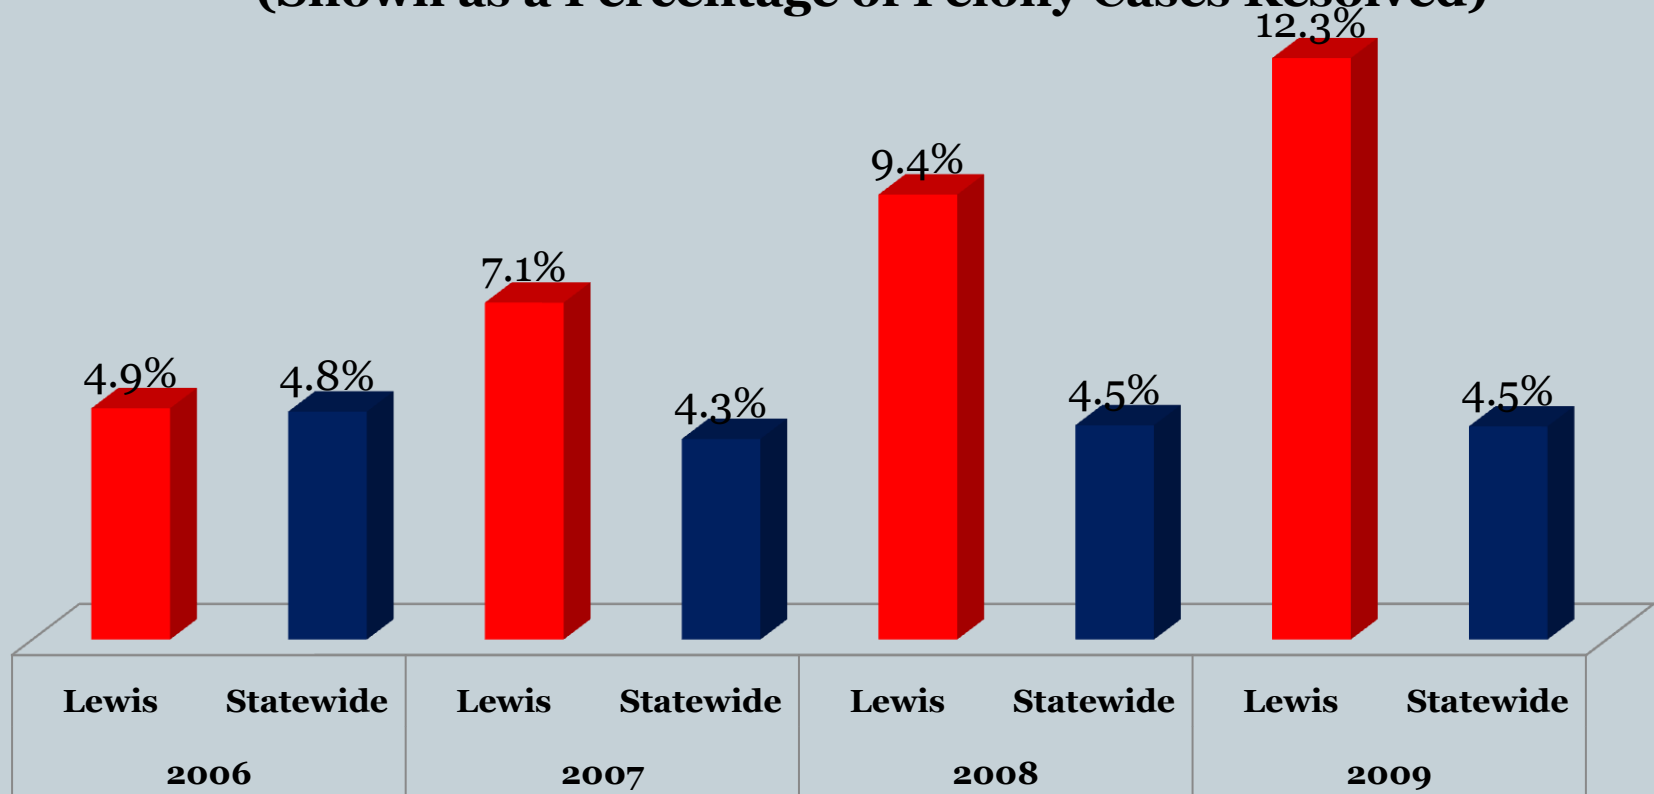

Lewis County Prosecuting Attorney's Office

Felony Cases Resulting in Trial (Shown as a Percentage of Felony Cases Resolved)