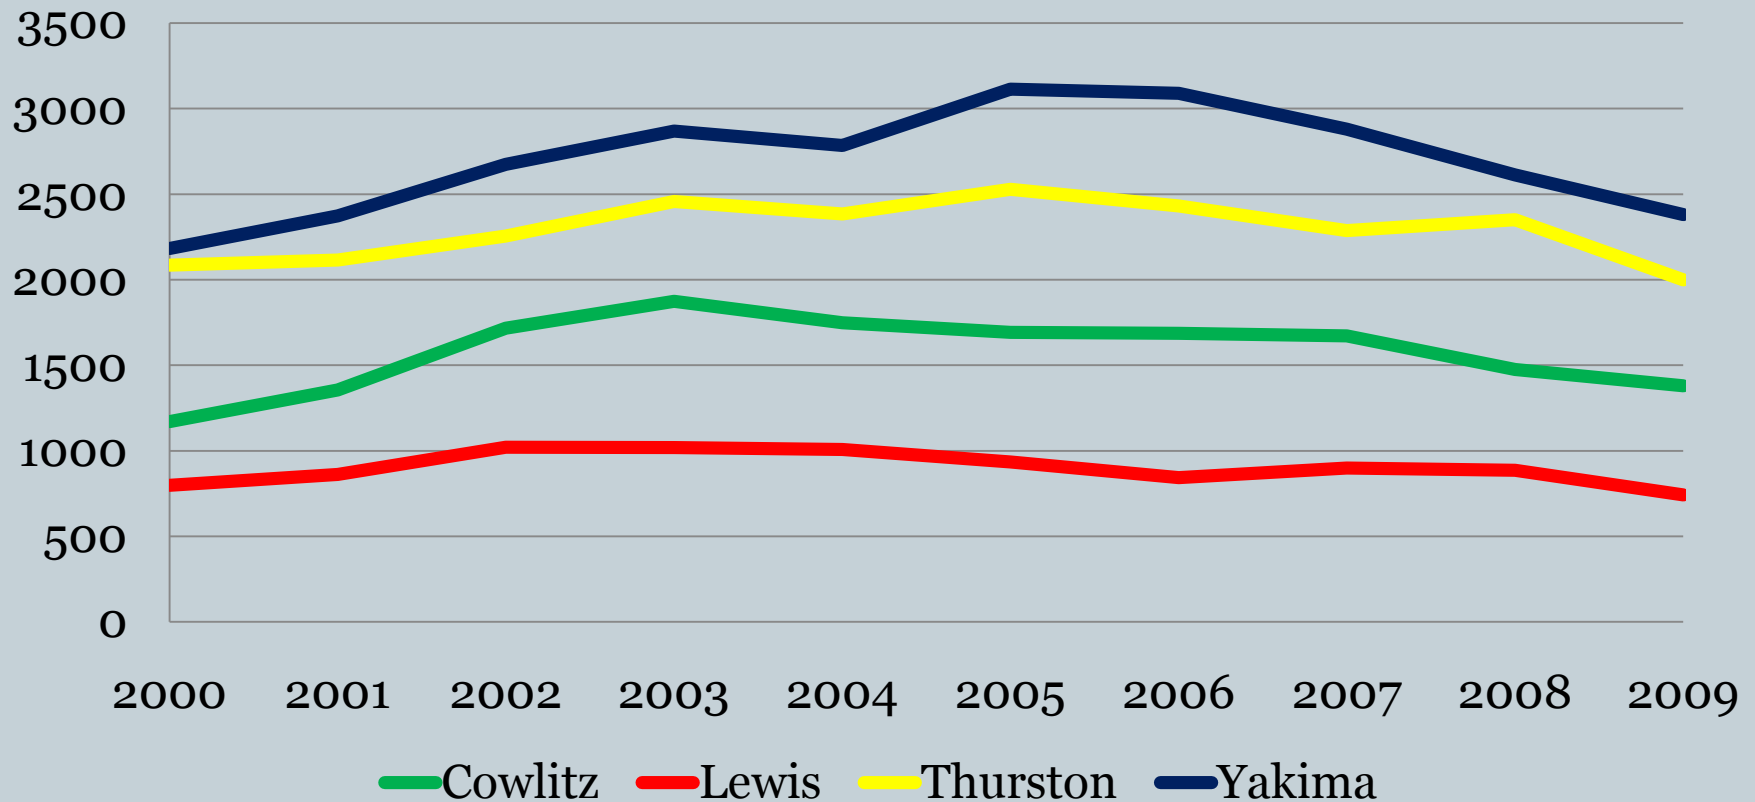

Lewis County Prosecuting Attorney's Office

CRIMINAL DIVISION 2009 REPORT

L. Michael Golden
Prosecuting Attorney

Lewis County Prosecuting Attorney's Office

Felony Cases Filed
2000-2009

Lewis County Prosecuting Attorney's Office

Total Felony Cases Filed

Lewis County Prosecuting Attorney's Office

Sex Crime Cases Filed

(As a Percentage of Total Felony Cases Filed)

Lewis County Prosecuting Attorney's Office

Felony Drug Cases Filed

(As a Percentage of Total Felony Cases Filed)